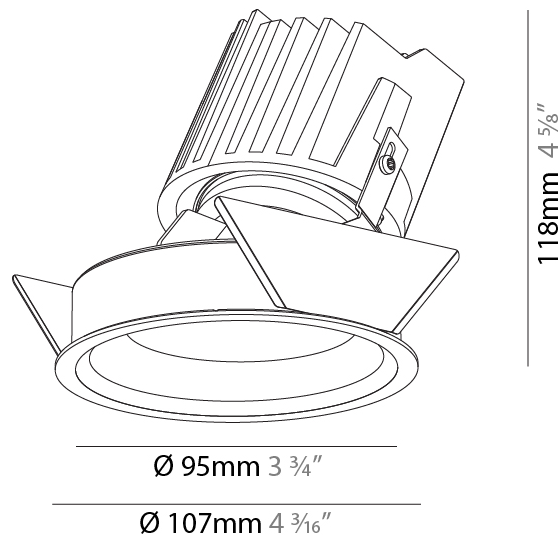

Series: Bioniq
Subseries: Bioniq Round Wallwash
Brand: Prolicht
Division: Architectural
Mounting Type: Recessed
Mounting Location: Ceiling
Subcategory: Wallwash

PHYSICAL

Shape: Round
Diameter (mm): 107
Diameter (in): 4 ³/₁₆
Height (mm): 118
Height (in): 4 ⁵/₈
Ceiling Thickness (mm): 10 / 12.5 / 15
Ceiling Thickness (in): 3/8 or 1/2 or 9/16
Min. Recessing Depth (mm): 140
Min. Recessing Depth (in): 5 ¹/₂
Light Distribution: Adjustable / Asymmetric
Weight (kg): 0.473
Weight (lbs): 1.04
Fixture Finish: SSR / BKV / CWI / CRY / HAB / UFT / ITA / RUA / FTG / MYG / LOD / PUS / FRO / FUP / KIA / POP / BLS / SPG / MEY / GOH / GUM / CHC / COM / ABZ / JAG / OBR / MOS / ROR
Fixture Material: Aluminum Die Cast
Cut-out Measurements: 98mm / 3 7/8"

ELECTRICAL

Lamp Type: LED (Zhaga Standard)
Input Wattage (W): 16.5
Total Output Wattage (W): 14
Dimming: Tri-Mode (Non-Dimming and Phase Dimming (120Vac only) and 0-10V Dimming)
Driver Included: No
Driver Location: Recessed Housing
Driver Type: Constant Current - Universal
Driver Class: Class 2
Housing: See components
Input Voltage (V): 120 - 277
Constant Current (MA): 500

LED

Number of LEDs: 1
Color Temperature (°K): 2700 / 3000 / 3500 / 4000
Max. Delivered Lumen (lm): 1100 / 1140 / 1196 / 1220
Nominal Lumen (lm): 1386 / 1438 / 1511 / 1542
CRI: >90 CRI
Lamp Life (hrs): 50000

OPTICAL

Reflector: 20 / 40 / 60

RATINGS AND CERTIFICATIONS

Certified By: Certified for North American Standards
IP rating: IP20