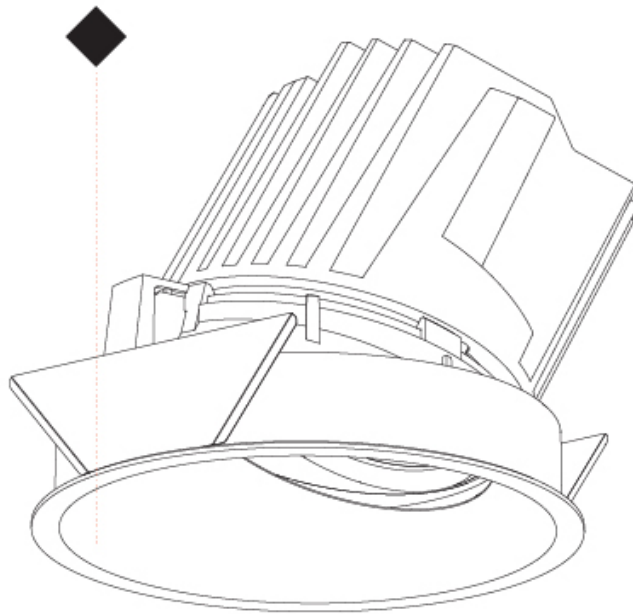

BIONIQ ROUND WALLWASH RECESSED

A35344-

PROJECT	_____
TYPE	_____
SPECIFIER	_____
QUANTITY	_____
DATE	_____